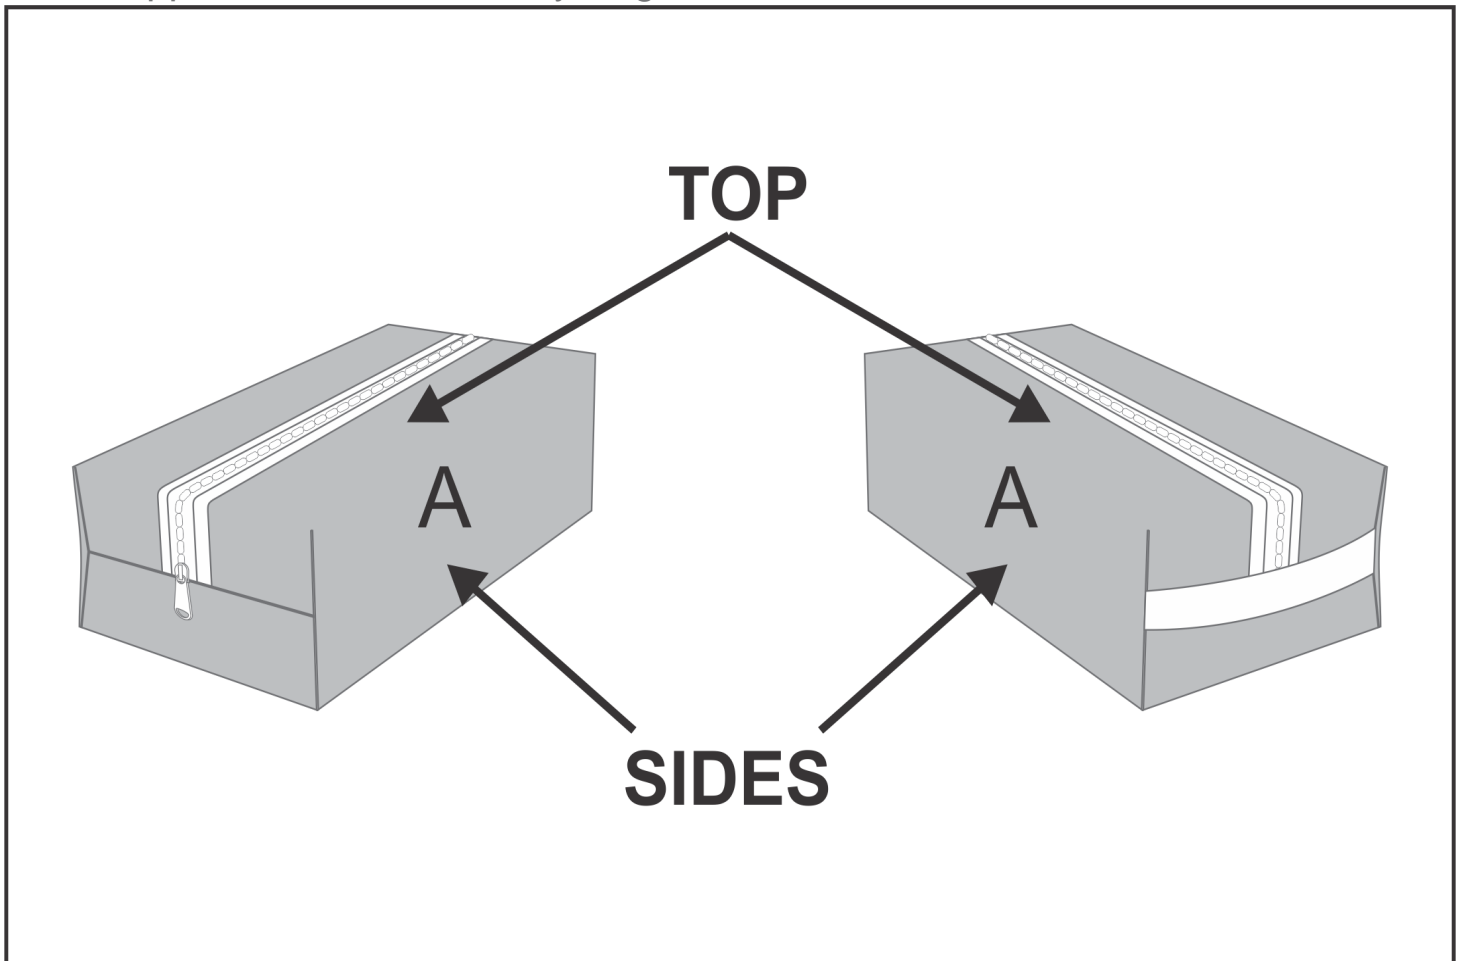

SG-HP-70-G

PPS Hoppla Table View Toiletry Bag

Need to know:

Includes 1-Position Sublimation (setup fees apply)

- Please Note: We cannot guarantee 100% logo Alignment on all Brandable Panels.

Branding Options:

Position	Branding Method (Branding Code)	No. of Colours	Dimension
A	Custom Sublimation A (CPSUB-A)	Full Colour	350mm wide x 450mm high